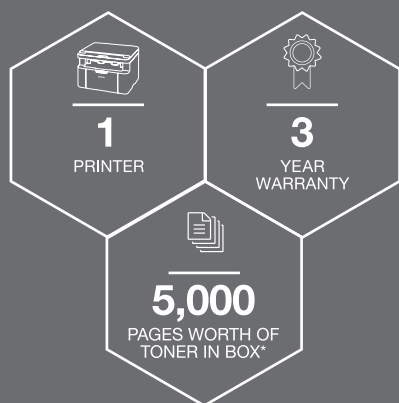

Compact 3-in-1 mono laser printer

DCP-1612W

PRINT

COPY

SCAN

WIRELESS

www.brother.eu

Compact 3-in-1 mono laser printer

Key Features:

- 5x toners in the box, each printing 1000 pages
- Compact size
- Wireless connectivity
- 150 sheet paper input
- Up to 20 pages per minute print speed

Everything you need for 3 years of printing* in one box